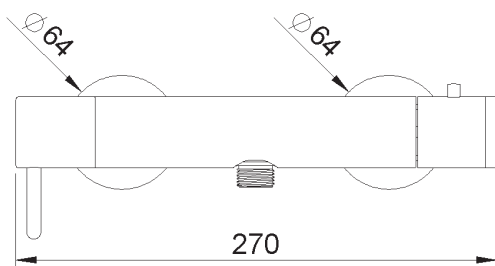

PRODUCT TECHNICAL SHEET

Collection : **PLUG**

Ref. : **4570.--.73**

Thermostatique de douche apparent

Opbouw douchethermostaat

Wall-mounted shower thermostatic

Picture

Product details

Weight : 2,3 kg

Internal mechanism : Ceramic valve 1/4 turn

T° mechanism : Thermostatic wax cartridge

Technical drawing

RA0.V01