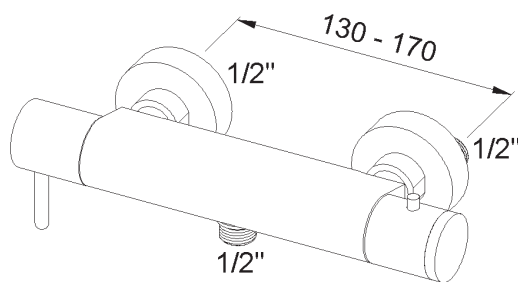

PRODUCT TECHNICAL SHEET

Collection : **PLUG**

Ref. : **4570.--.73**

Thermostatique de douche apparent

Opbouw douchethermostaat

Wall-mounted shower thermostatic

Picture

Product details

Weight : 2,3 kg

Internal mechanism : Ceramic valve 1/4 turn

T° mechanism : Thermostatic wax cartridge

Technical drawing

RA0.V01