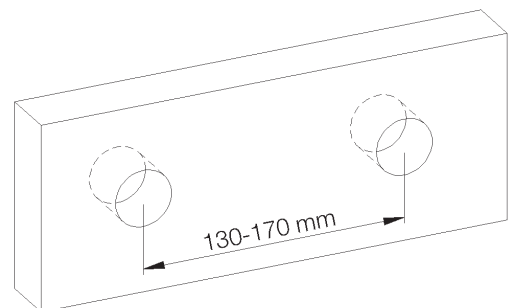

PRODUCT TECHNICAL SHEET

Collection : **PLUG**

Ref. : **4570.--.73**

Thermostatique de douche apparent

Opbouw douchethermostaat

Wall-mounted shower thermostatic

Picture

Product details

Weight : 2,3 kg

Internal mechanism : Ceramic valve 1/4 turn

T° mechanism : Thermostatic wax cartridge

Technical drawing

RA0.V01